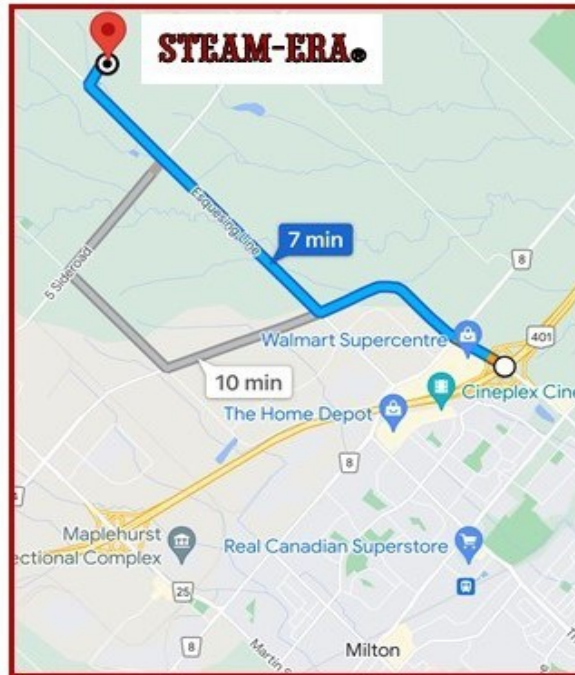

9313 4th Line, Milton, Ontario L9T 2X9

↑ Head northwest on James Snow Pkwy N/Halton Regional Rd 4 N/Regional Rd 4 N

1.9 kilometers

↪ Turn right onto Esquesing Line

2.9 kilometers

↪ Turn right

STEAM-ERA®

LABOUR DAY WEEKEND